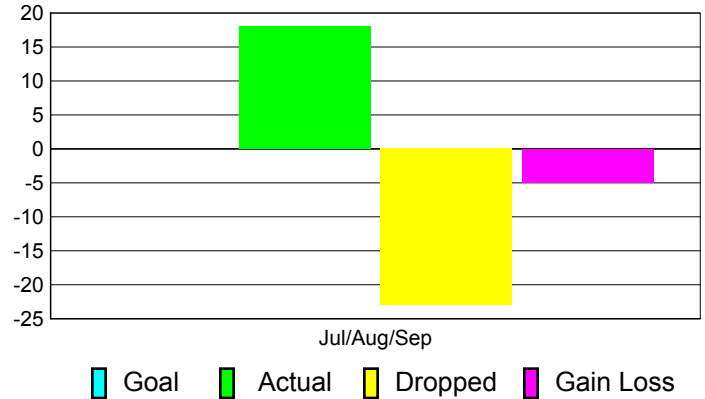

### YTD Status Quo Clubs 2011-2012

Status Quo Clubs Compared to Status Quo Members

## MEMBERSHIP

**Membership Results**  
2011-2012

**Membership**  
2010-2011

Month	Net Memb Goal	Actual New Memb	Actual Dropped Memb	Gain/Loss of Memb	Gain/Loss of Memb
Jul/Aug/Sep		18	-23	-5	-49
<b>Totals</b>		<b>18</b>	<b>-23</b>	<b>-5</b>	<b>-49</b>

### Membership Results 2011-2012

Goal, New, Dropped, Gain/Loss

### Comparison of Membership Gain/Loss

Current Year Compared to the Previous Year